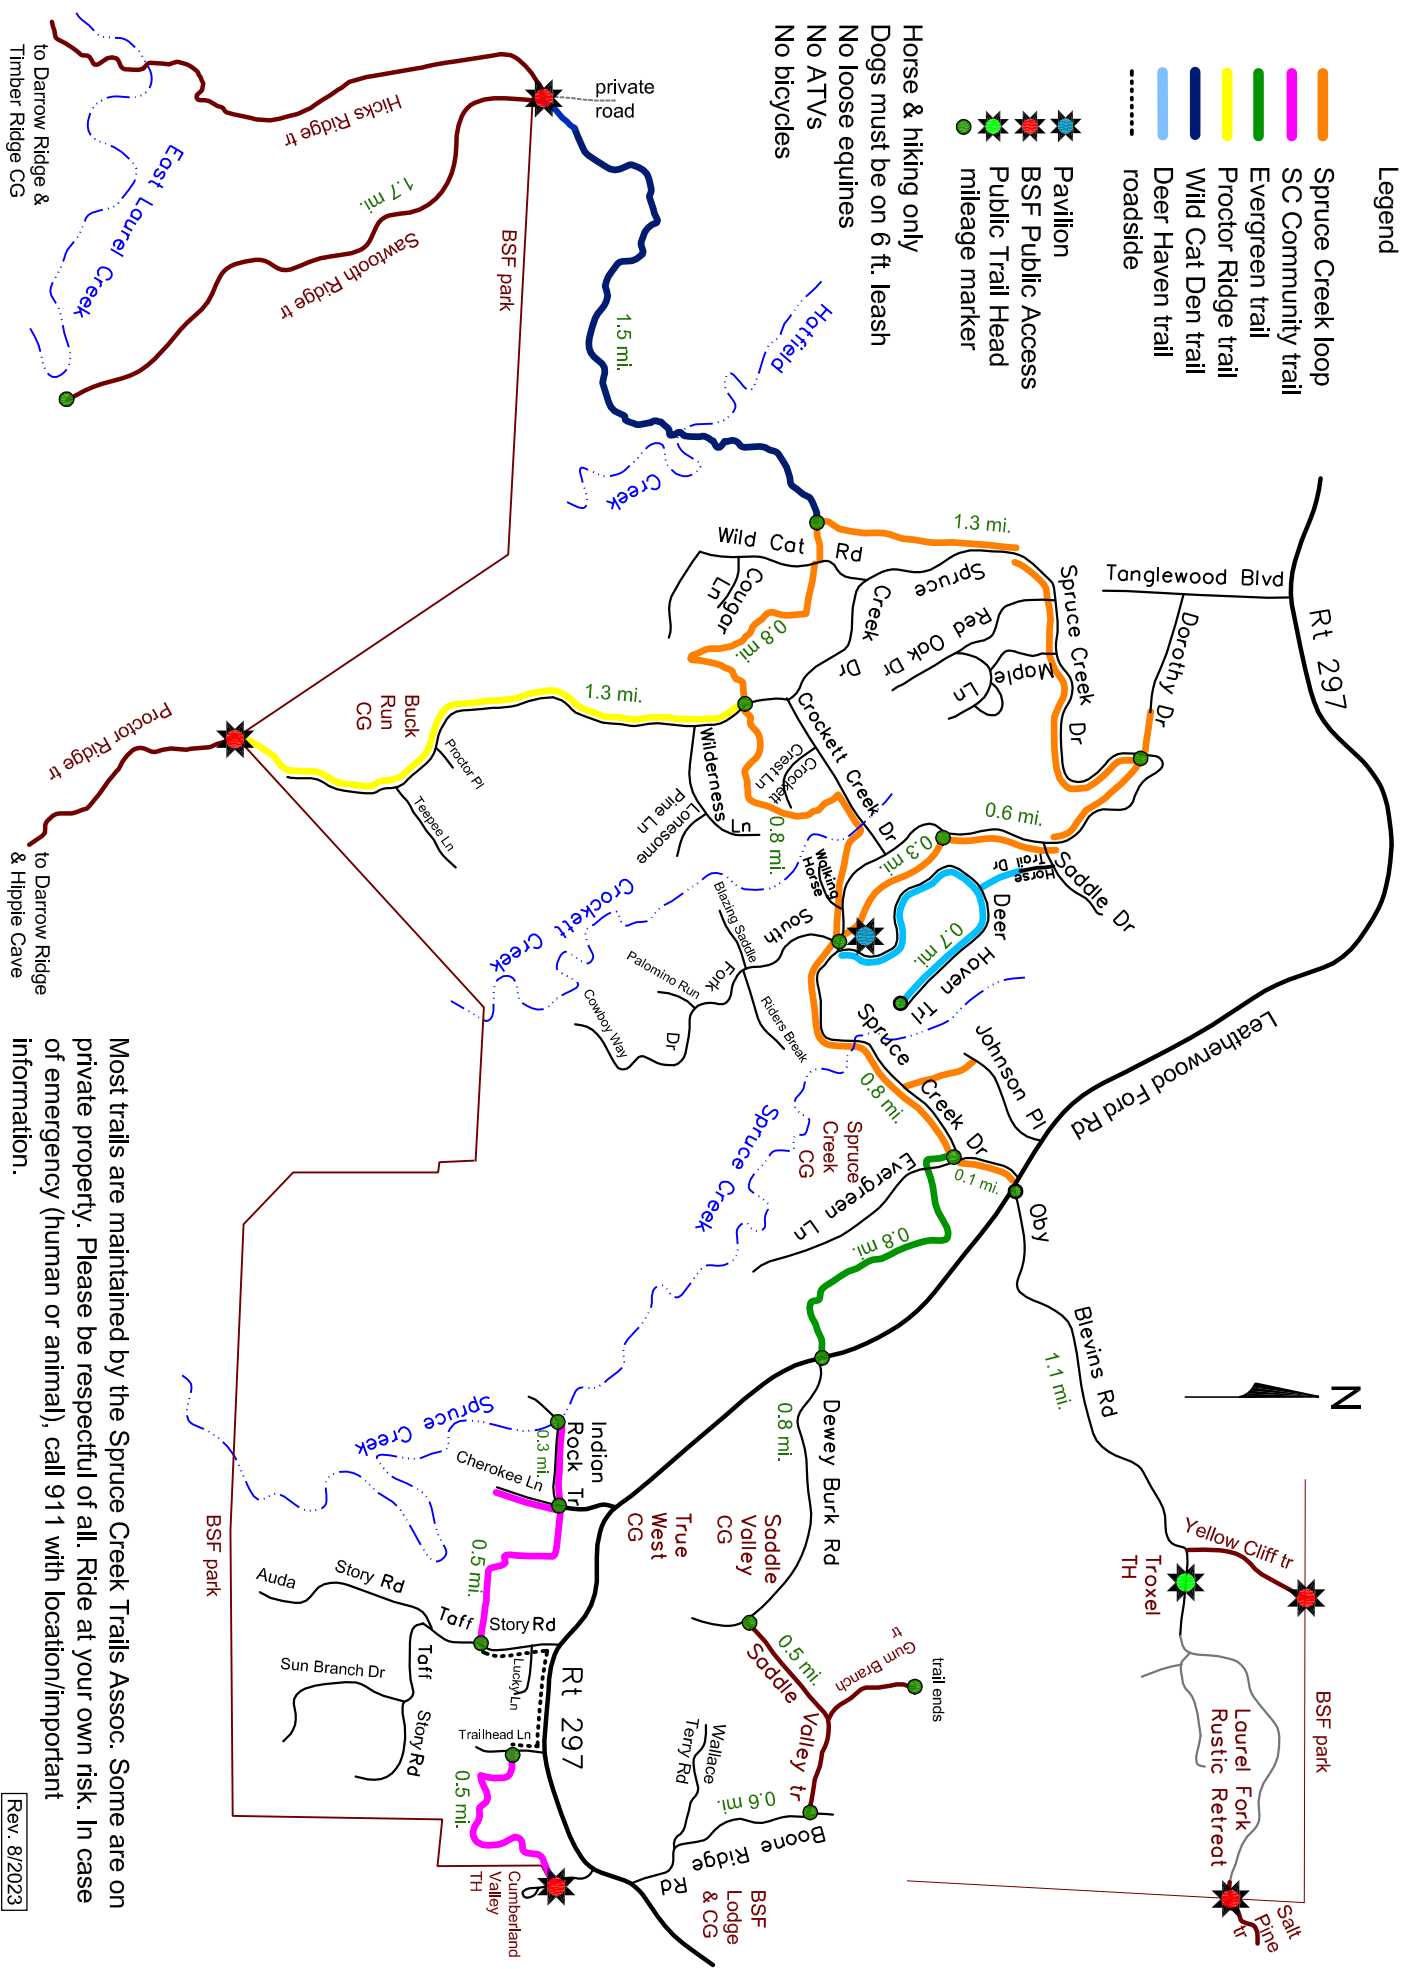

Spruce Creek Trails Association Trail Map

Legend

- Spruce Creek loop
- SC Community trail
- Evergreen trail
- Proctor Ridge trail
- Wild Cat Den trail
- Deer Haven trail
- - - roadside
- - - roadsides

- Pavilion
- BSF Public Access
- Public Trail Head
- mileage marker

Horse & hiking only
 Dogs must be on 6 ft. leash
 No loose equines
 No ATVs
 No bicycles

Most trails are maintained by the Spruce Creek Trails Assoc. Some are on private property. Please be respectful of all. Ride at your own risk. In case of emergency (human or animal), call 911 with location/important information.