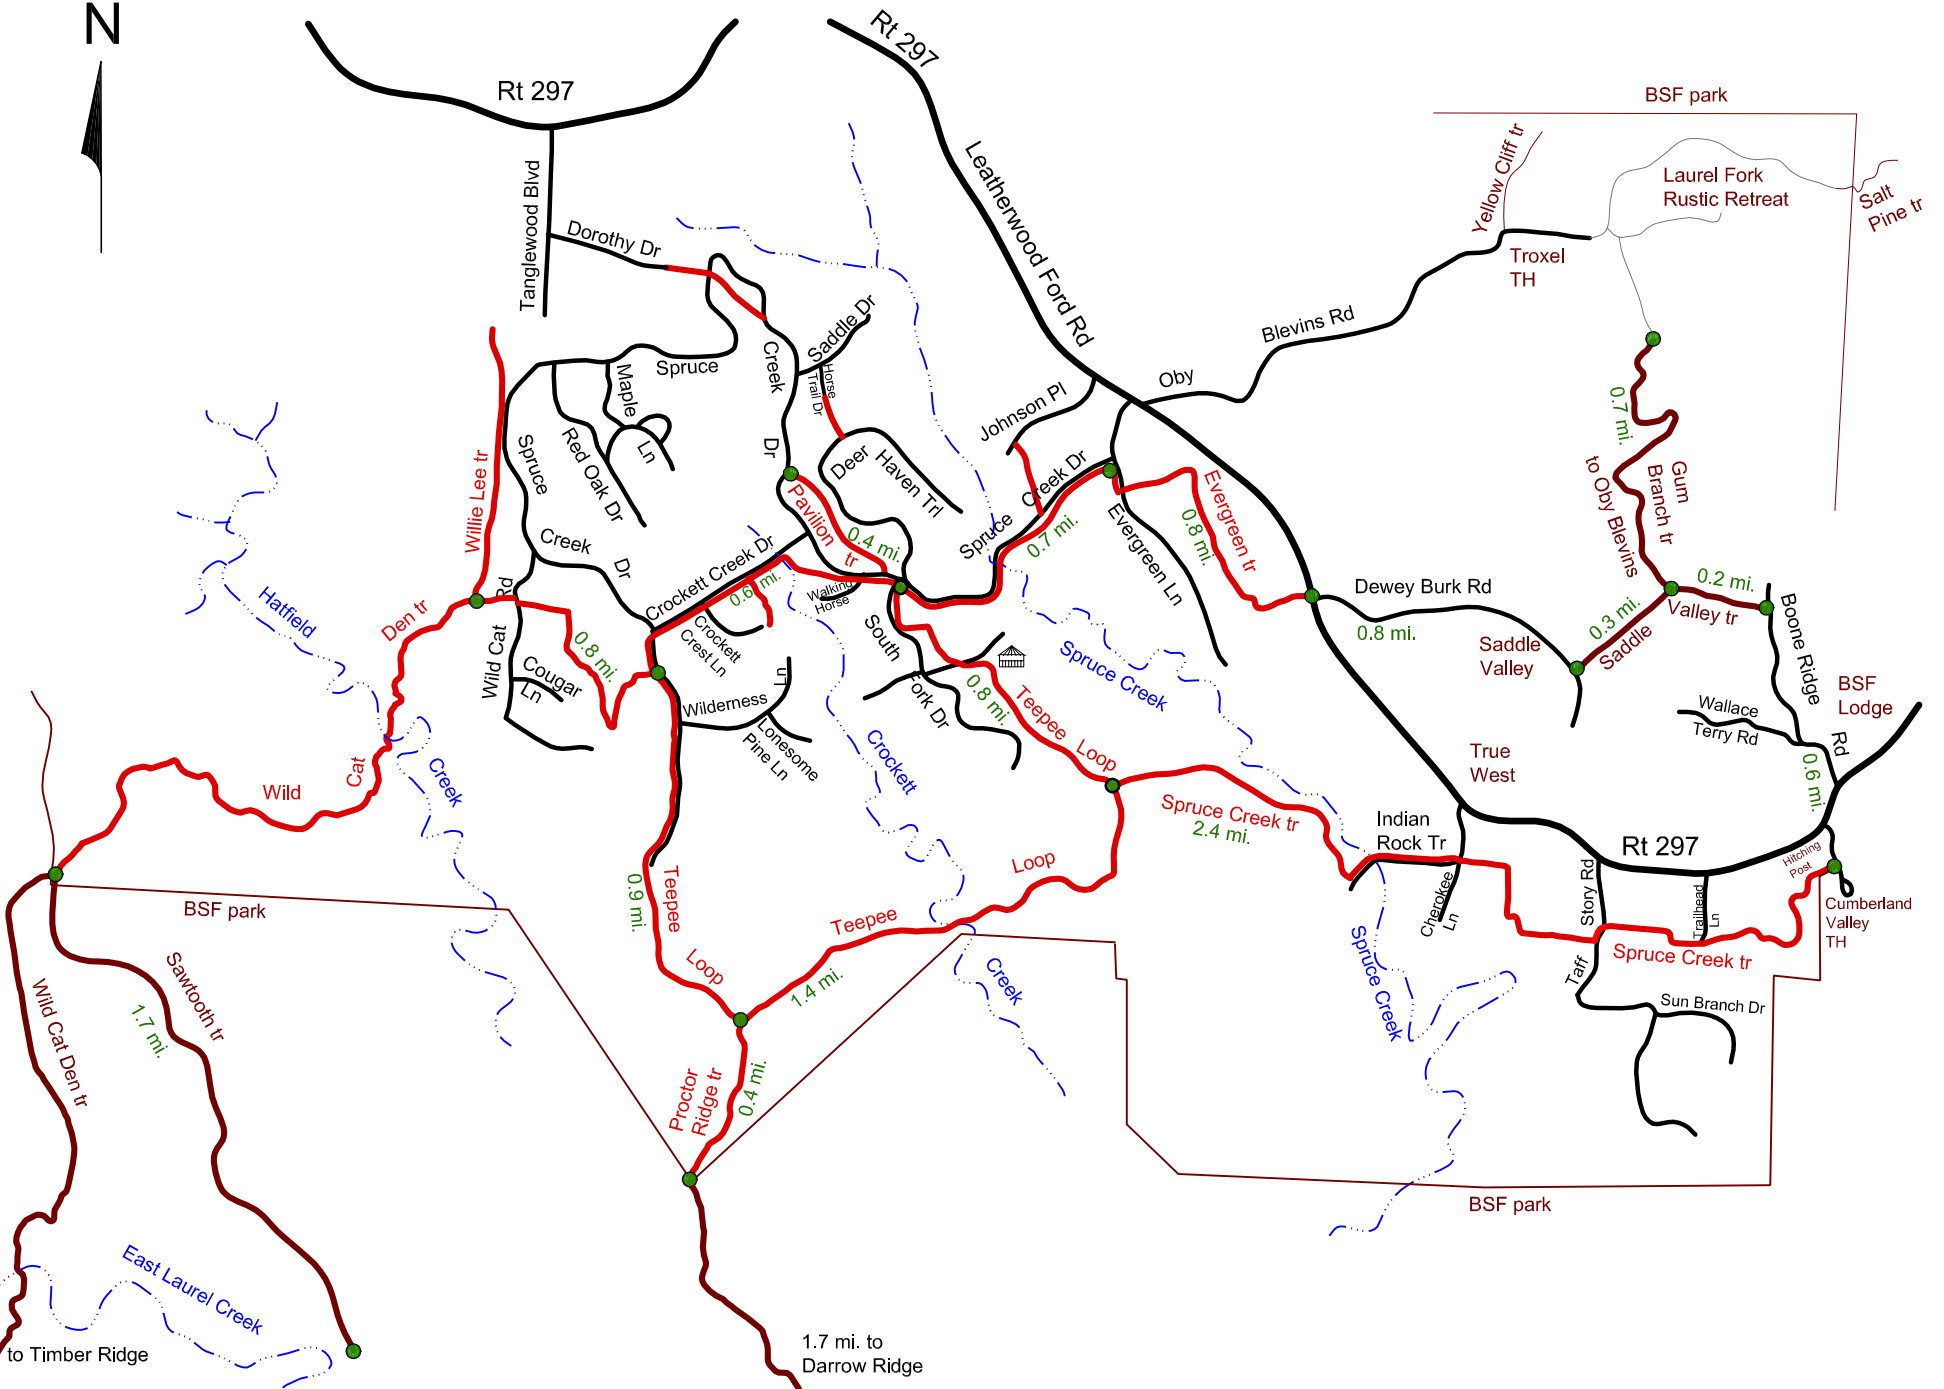

# Spruce Creek Trails Association Trail Map

Wild Cat Den tr  
Sawtooth tr  
East Laurel Creek  
to Timber Ridge

1.7 mi. to  
Darrow Ridge